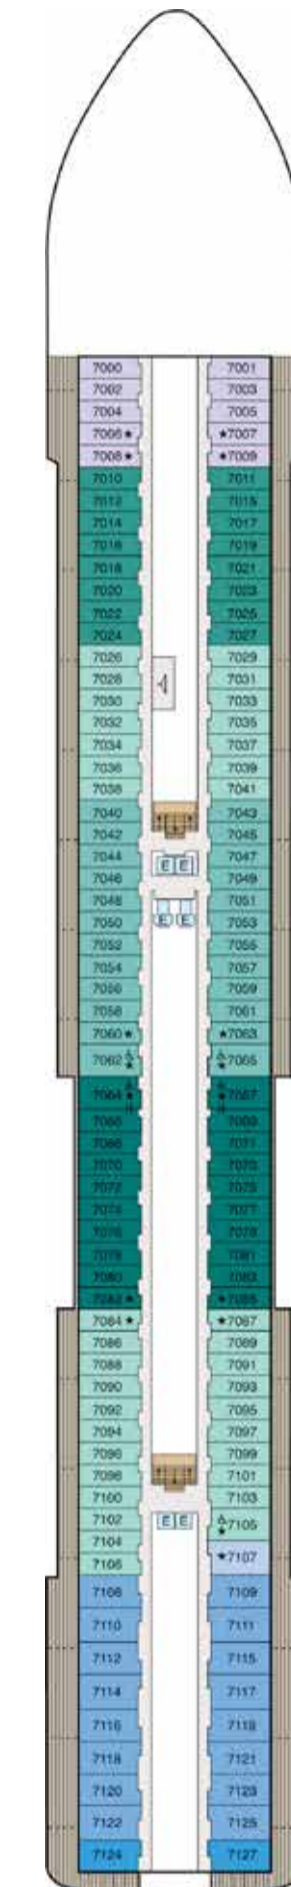

SYMBOL LEGEND

- ♣ Restrooms
- E Elevator
- 🚪 Launderette
- ov Obstructed Views
- Quad with Pullman
- ★ ★ Quad with Sofa bed
- || Connecting Staterooms
- ♿ Wheelchair Accessible
- ▲ Triple with Pullman
- ★ Triple with Sofa bed
- ◇ 3rd guest occupancy available upon request

STATEROOM COLOR LEGEND

- | | | | | | | | |
|----|----|-----|-----|-----|----|----|----|
| OS | VS | PH1 | PH2 | PH3 | A1 | A2 | A3 |
| B1 | B2 | C1 | C2 | D | E | F | G |

DECK 16

- Golf Putting Greens
- Paddle Tennis Pickleball

DECK 15

- Aquamar Spa Terrace
- Sauna Steam
- Aerobics
- Aquamar Spa
- Fitness Center
- Styling Salon
- Barber Shop
- Fitness Track
- Croquet
- Bocce Ball Baggio
- Shuffleboard

DECK 14

- Horizons
- Bar
- Library
- The Culinary Center
- LYNC Digital Center
- Artist Loft
- Sun Deck
- Baristas
- Creperie
- Bakery
- Toscana
- Polo Grill
- Privée