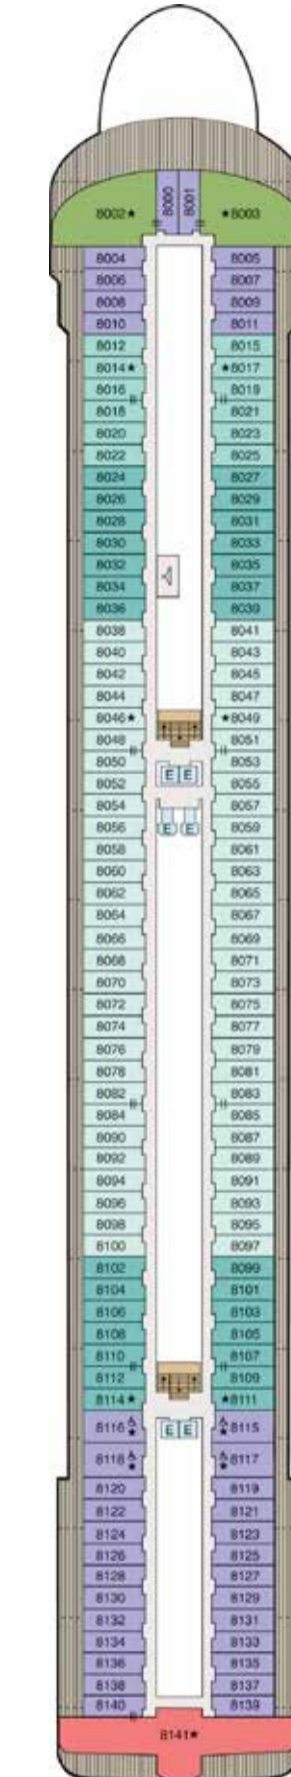

SYMBOL LEGEND

- ♣ Restrooms
- E Elevator
- 🚪 Launderette
- ov Obstructed Views
- Quad with Pullman
- ★ ★ Quad with Sofa bed
- || Connecting Staterooms
- ♿ Wheelchair Accessible
- ▲ Triple with Pullman
- ★ Triple with Sofa bed
- ◇ 3rd guest occupancy available upon request

STATEROOM COLOR LEGEND

- | | | | | | | | |
|----|----|-----|-----|-----|----|----|----|
| OS | VS | PH1 | PH2 | PH3 | A1 | A2 | A3 |
| B1 | B2 | C1 | C2 | D | E | F | G |

DECK 16

- Golf Putting Greens
- Paddle Tennis Pickleball

DECK 15

- Aquamar Spa Terrace
- Sauna Steam
- Aerobics
- Aquamar Spa
- Fitness Center
- Styling Salon
- Barber Shop
- Fitness Track
- Croquet
- Bocce Ball Baggio
- Shuffleboard

DECK 14

- Horizons
- Bar
- Library
- The Culinary Center
- LYNC Digital Center
- Artist Loft
- Sun Deck
- Baristas
- Creperie
- Bakery
- Toscana
- Polo Grill
- Privée