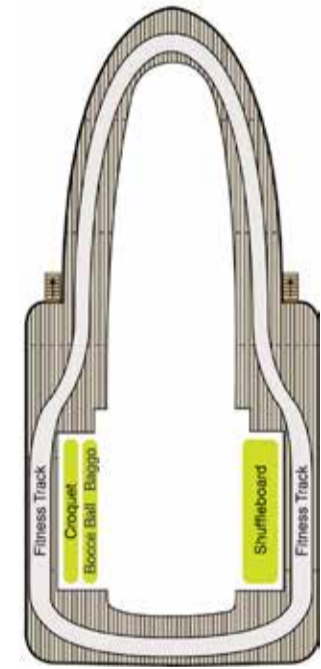

SYMBOL LEGEND

- ♣ Restrooms
- E Elevator
- 🚪 Launderette
- ov Obstructed Views
- Quad with Pullman
- ★ ★ Quad with Sofa bed
- || Connecting Staterooms
- ♿ Wheelchair Accessible
- ▲ Triple with Pullman
- ★ Triple with Sofa bed
- 3rd guest occupancy available upon request

STATEROOM COLOR LEGEND

OS	VS	PH1	PH2	PH3	A1	A2	A3
B1	B2	C1	C2	D	E	F	G

DECK 16

- Golf Putting Greens
- Paddle Tennis Pickleball

DECK 15

- Aquamar Spa Terrace
- Sauna Steam
- Aerobics
- Aquamar Spa
- Fitness Center
- Styling Salon
- Barber Shop
- Fitness Track
- Croquet
- Bocce Ball Baggio
- Shuffleboard

DECK 14

- Horizons
- Bar
- Library
- The Culinary Center
- LYNC Digital Center
- Artist Loft
- Sun Deck
- Baristas
- Creperie
- Bakery
- Toscana
- Polo Grill
- Privée

DECK 12

- Waves Bar
- Spa
- Pool
- Waves Grill
- Aquamar Kitchen
- Terrace Café
- Staterooms

DECK 11

- Bridge
- Executive Lounge
- Laundryette
- Staterooms

DECK 10

- Laundryette
- Staterooms

DECK 9

- Concierge Lounge
- Laundryette
- Staterooms

DECK 8

- Laundryette
- Staterooms

DECK 7

- Staterooms

DECK 6

- Future Cruise Sales
- Upper Hall
- Martinis
- Casino
- Grand Loungev
- Founders Bar
- The Grand Dining Room

DECK 5

- Stage
- Lounge
- Destination Services
- Reception
- Concierge
- Boutique
- Red Ginger
- Ember