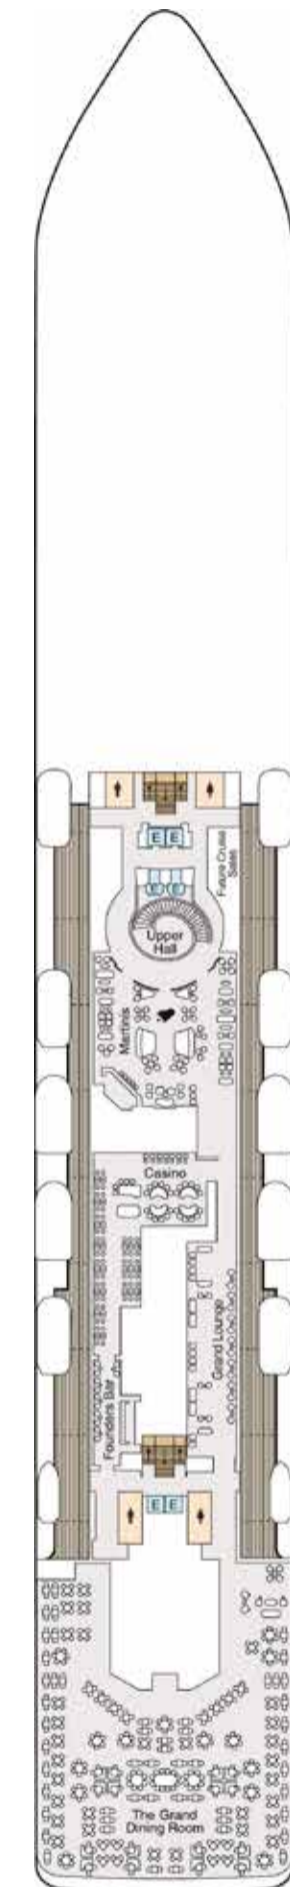

SYMBOL LEGEND

- ♣ Restrooms
- E Elevator
- 🚪 Launderette
- ov Obstructed Views
- Quad with Pullman
- ★ ★ Quad with Sofa bed
- || Connecting Staterooms
- ♿ Wheelchair Accessible
- ▲ Triple with Pullman
- ★ Triple with Sofa bed
- ◇ 3rd guest occupancy available upon request

STATEROOM COLOR LEGEND

- | | | | | | | | |
|----|----|-----|-----|-----|----|----|----|
| OS | VS | PH1 | PH2 | PH3 | A1 | A2 | A3 |
| B1 | B2 | C1 | C2 | D | E | F | G |

DECK 16

- Golf Putting Greens
- Paddle Tennis Pickleball