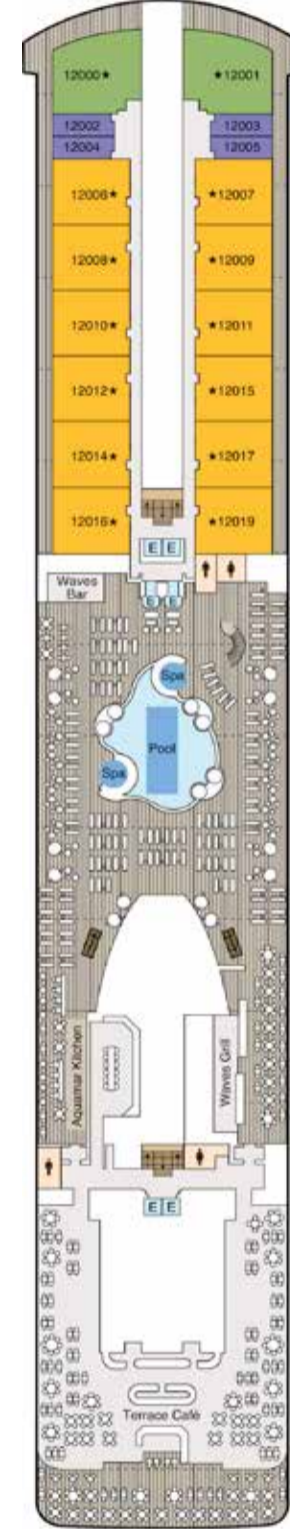

SYMBOL LEGEND

- ♣ Restrooms
- E Elevator
- 🚪 Launderette
- ov Obstructed Views
- Quad with Pullman
- ★ ★ Quad with Sofa bed
- || Connecting Staterooms
- ♿ Wheelchair Accessible
- ▲ Triple with Pullman
- ★ Triple with Sofa bed
- ◇ 3rd guest occupancy available upon request

STATEROOM COLOR LEGEND

- | | | | | | | | |
|----|----|-----|-----|-----|----|----|----|
| OS | VS | PH1 | PH2 | PH3 | A1 | A2 | A3 |
| B1 | B2 | C1 | C2 | D | E | F | G |

DECK 16

- Golf Putting Greens
- Paddle Tennis Pickleball

DECK 15

- Aquamar Spa Terrace
- Sauna Steam
- Aerobics
- Aquamar Spa
- Fitness Center
- Styling Salon
- Barber Shop
- Fitness Track
- Croquet
- Bocce Ball Baggio
- Shuffleboard

DECK 14

- Horizons
- Bar
- Library
- The Culinary Center
- LYNC Digital Center
- Artist Loft
- Sun Deck
- Baristas
- Creperie
- Bakery
- Toscana
- Polo Grill
- Privée

DECK 8

- Laundryette
- Staterooms

DECK 7

- Staterooms

DECK 6

- Future Cruise Sales
- Upper Hall
- Martinis
- Casino
- Grand Loungev
- Founders Bar
- The Grand Dining Room

DECK 5

- Stage
- Lounge
- Destination Services
- Reception
- Concierge
- Boutique
- Red Ginger
- Ember