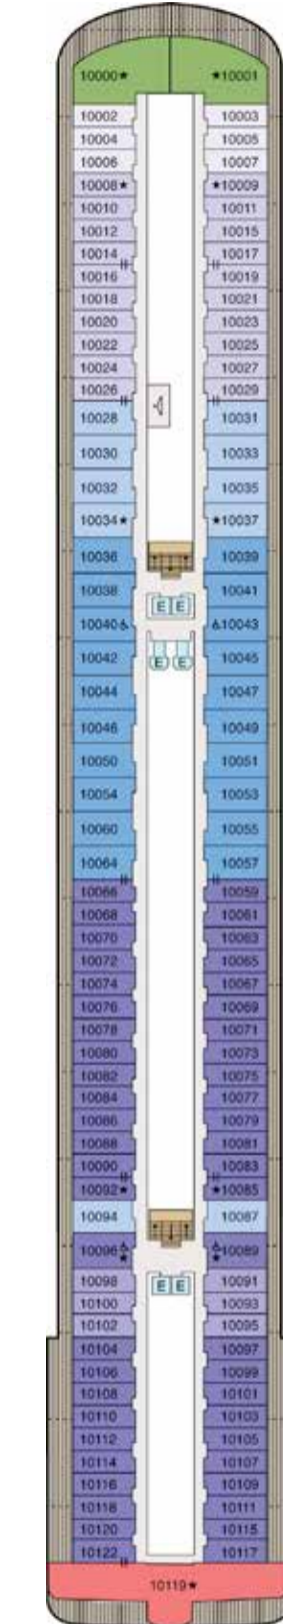

SYMBOL LEGEND

- ♣ Restrooms
- E Elevator
- 🚪 Launderette
- ov Obstructed Views
- Quad with Pullman
- ★ ★ Quad with Sofa bed
- || Connecting Staterooms
- ♿ Wheelchair Accessible
- ▲ Triple with Pullman
- ★ Triple with Sofa bed
- ◇ 3rd guest occupancy available upon request

STATEROOM COLOR LEGEND

- | | | | | | | | |
|----|----|-----|-----|-----|----|----|----|
| OS | VS | PH1 | PH2 | PH3 | A1 | A2 | A3 |
| B1 | B2 | C1 | C2 | D | E | F | G |

DECK 16

- Golf Putting Greens
- Paddle Tennis Pickleball

DECK 15

- Aquamar Spa Terrace
- Sauna Steam
- Aerobics
- Aquamar Spa
- Fitness Center
- Styling Salon
- Barber Shop
- Fitness Track
- Croquet
- Bocce Ball Baggio
- Shuffleboard

DECK 14

- Horizons
- Bar
- Library
- The Culinary Center
- LYNC Digital Center
- Artist Loft
- Sun Deck
- Baristas
- Creperie
- Bakery
- Toscana
- Polo Grill
- Privée