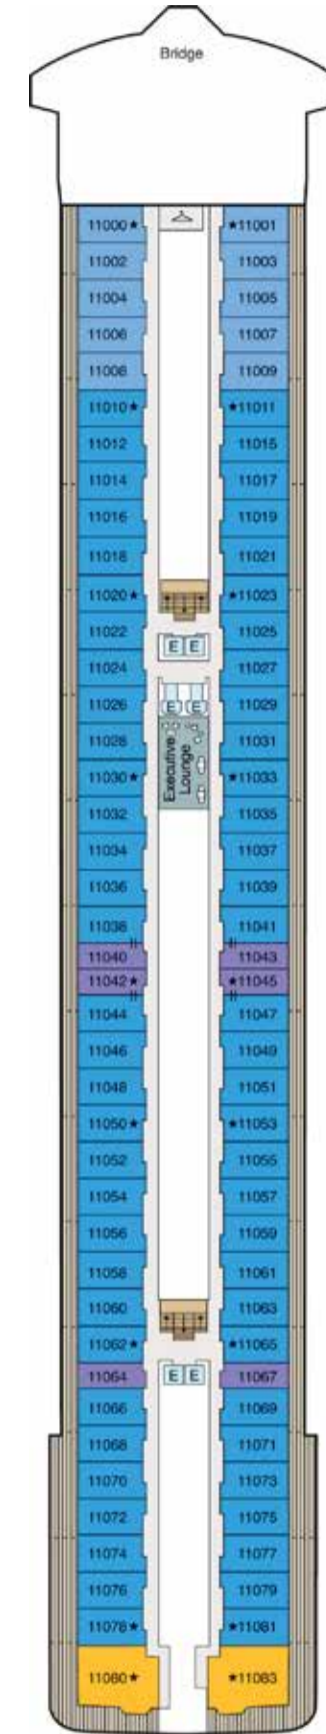

SYMBOL LEGEND

- ♣ Restrooms
- E Elevator
- 🚪 Launderette
- ov Obstructed Views
- Quad with Pullman
- ★ ★ Quad with Sofa bed
- || Connecting Staterooms
- ♿ Wheelchair Accessible
- ▲ Triple with Pullman
- ★ Triple with Sofa bed
- ◇ 3rd guest occupancy available upon request

STATEROOM COLOR LEGEND

- | | | | | | | | |
|----|----|-----|-----|-----|----|----|----|
| OS | VS | PH1 | PH2 | PH3 | A1 | A2 | A3 |
| B1 | B2 | C1 | C2 | D | E | F | G |

DECK 16

- Golf Putting Greens
- Paddle Tennis Pickleball

DECK 15

- Aquamar Spa Terrace
- Sauna Steam
- Aerobics
- Aquamar Spa
- Fitness Center
- Styling Salon
- Barber Shop
- Fitness Track
- Croquet
- Bocce Ball Baggio
- Shuffleboard

DECK 14

- Horizons
- Bar
- Library
- The Culinary Center
- LYNC Digital Center
- Artist Loft
- Sun Deck
- Baristas
- Creperie
- Bakery
- Toscana
- Polo Grill
- Privée