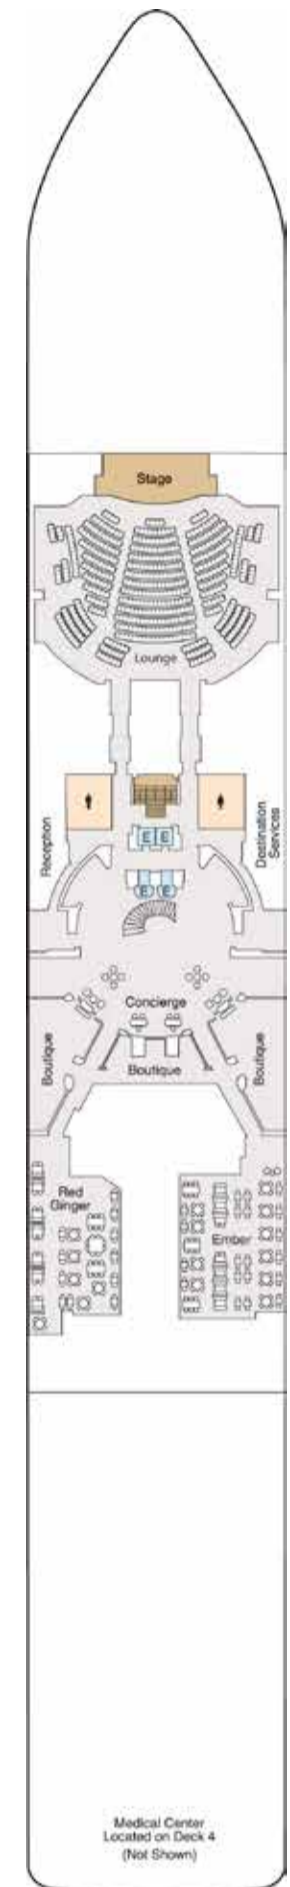

SYMBOL LEGEND

- ♣ Restrooms
- E Elevator
- 🚪 Launderette
- ov Obstructed Views
- Quad with Pullman
- ★ ★ Quad with Sofa bed
- || Connecting Staterooms
- ♿ Wheelchair Accessible
- ▲ Triple with Pullman
- ★ Triple with Sofa bed
- ◇ 3rd guest occupancy available upon request

STATEROOM COLOR LEGEND

- | | | | | | | | |
|----|----|-----|-----|-----|----|----|----|
| OS | VS | PH1 | PH2 | PH3 | A1 | A2 | A3 |
| B1 | B2 | C1 | C2 | D | E | F | G |

DECK 16

- Golf Putting Greens
- Paddle Tennis Pickleball