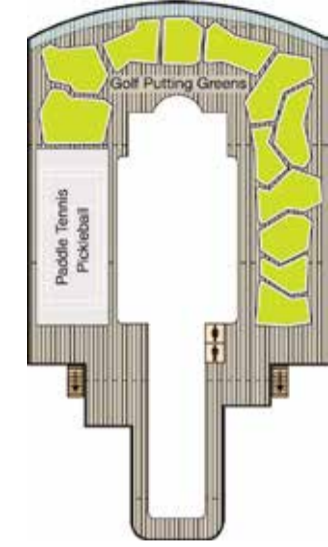

SYMBOL LEGEND

- ♣ Restrooms
- E Elevator
- 🚪 Launderette
- ov Obstructed Views
- Quad with Pullman
- ★ ★ Quad with Sofa bed
- || Connecting Staterooms
- ♿ Wheelchair Accessible
- ▲ Triple with Pullman
- ★ Triple with Sofa bed
- ◇ 3rd guest occupancy available upon request

STATEROOM COLOR LEGEND

- | | | | | | | | |
|----|----|-----|-----|-----|----|----|----|
| OS | VS | PH1 | PH2 | PH3 | A1 | A2 | A3 |
| B1 | B2 | C1 | C2 | D | E | F | G |

DECK 16

- Golf Putting Greens
- Paddle Tennis Pickleball