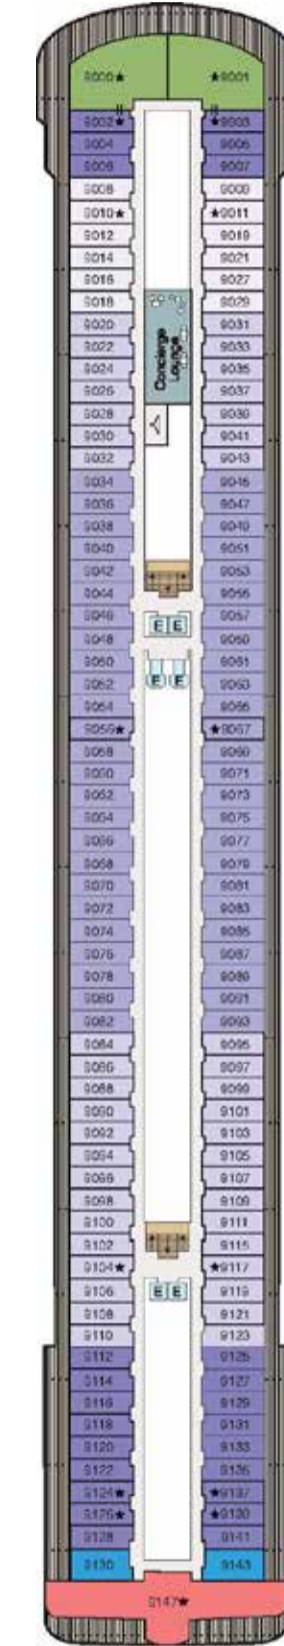

SYMBOL LEGEND

- ♣ Restrooms
- E Elevator
- 🚪 Launderette
- ov Obstructed Views
- Quad with Pullman
- ★ ★ Quad with Sofa bed
- || Connecting Staterooms
- ♿ Wheelchair Accessible
- ▲ Triple with Pullman
- ★ Triple with Sofa bed
- ◇ 3rd guest occupancy available upon request

STATEROOM COLOR LEGEND

- | | | | | | | | |
|----|----|-----|-----|-----|----|----|----|
| OS | VS | PH1 | PH2 | PH3 | A1 | A2 | A3 |
| B1 | B2 | C1 | C2 | D | E | F | G |

DECK 16

- Golf Putting Greens
- Paddle Tennis Pickleball

DECK 15

- Aquamar Spa Terrace
- Sauna Steam
- Aerobics
- Aquamar Spa
- Fitness Center
- Styling Salon
- Barber Shop
- Fitness Track
- Croquet
- Bocce Ball Baggio
- Shuffleboard

DECK 14

- Horizons
- Bar
- Library
- The Culinary Center
- LYNC Digital Center
- Artist Loft
- Sun Deck
- Baristas
- Creperie
- Bakery
- Toscana
- Polo Grill
- Privée